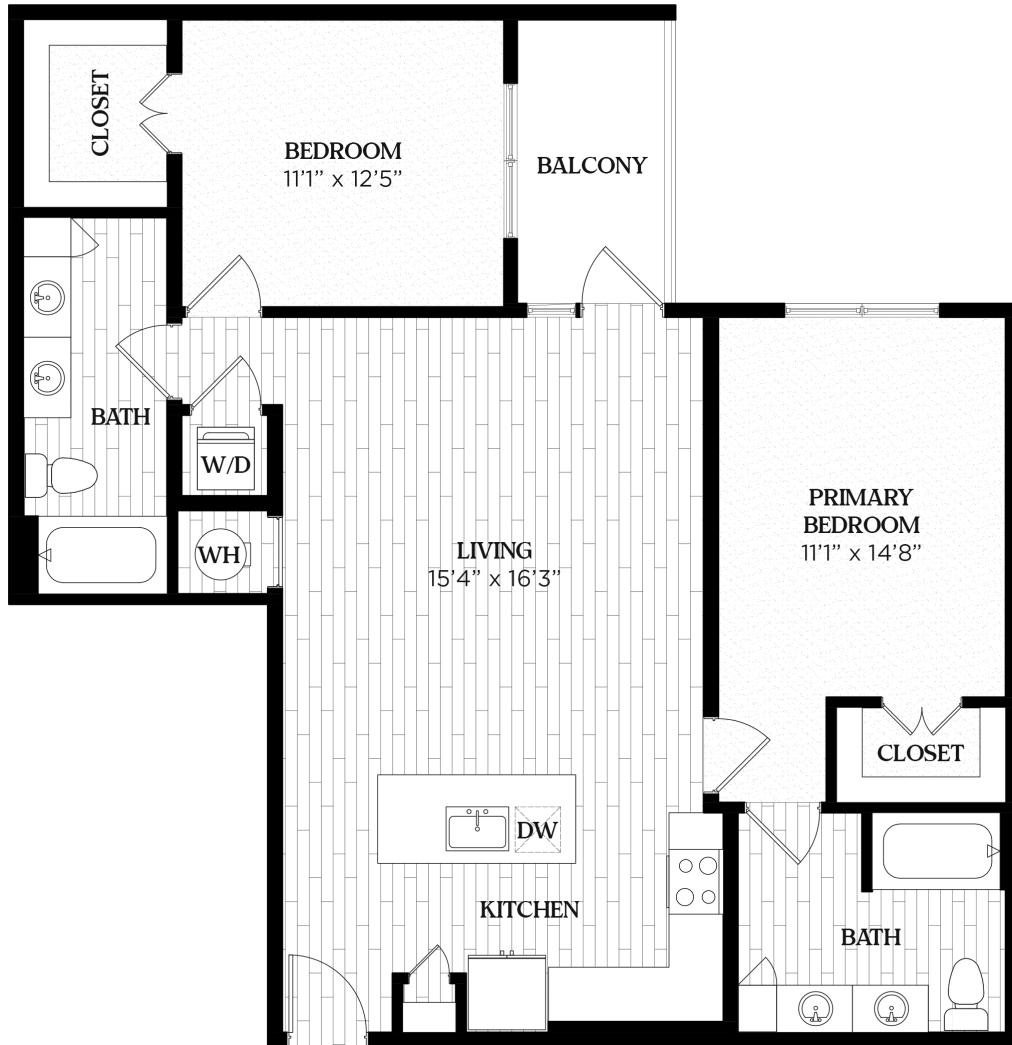

B4

2 BED / 2 BATH

1169

SQ. FT.

ALTA
Sunset
Heights

1617 Enid St | Houston, TX 77009

www.altasunsetheights.com

Floor plans are artist's rendering. All dimensions are approximate. Actual product and specifications may vary in dimension or detail. Not all features are available in every rental. Please see a representative for details.