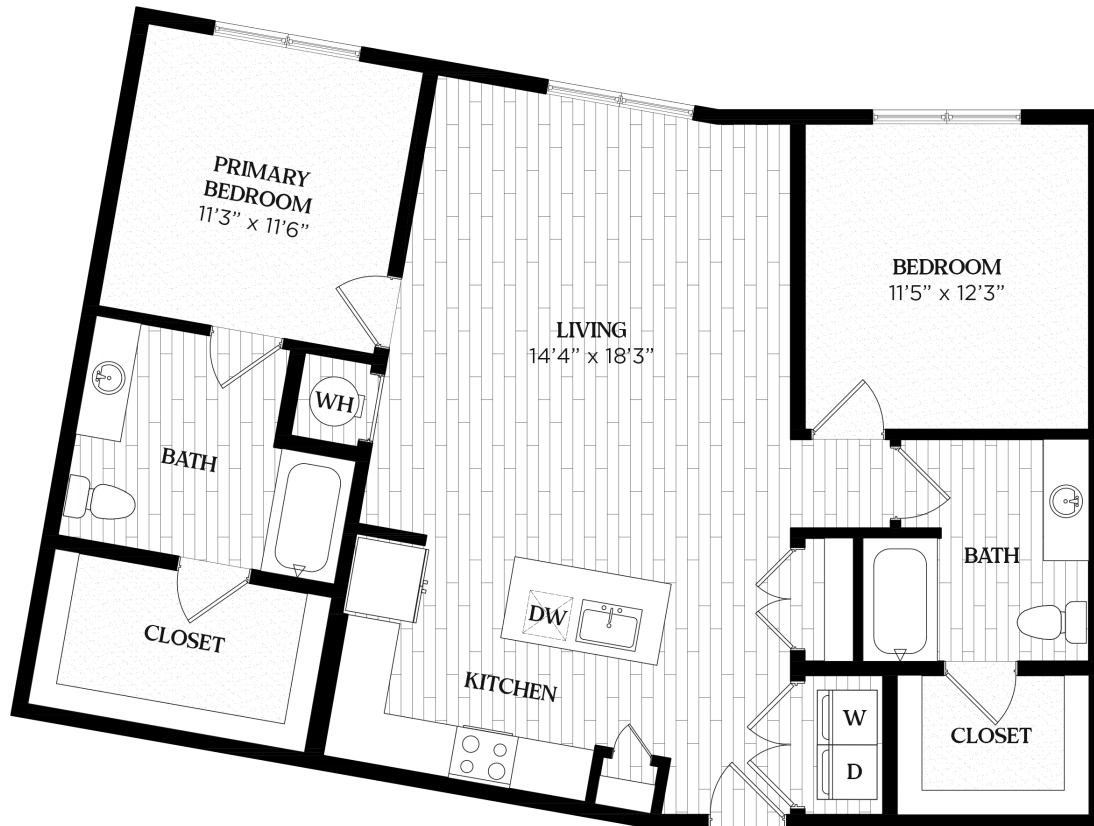

B2

2 BED / 2 BATH

1198

SQ. FT.

1617 Enid St | Houston, TX 77009

www.altasunsetheights.com

Floor plans are artist's rendering. All dimensions are approximate. Actual product and specifications may vary in dimension or detail. Not all features are available in every rental. Please see a representative for details.