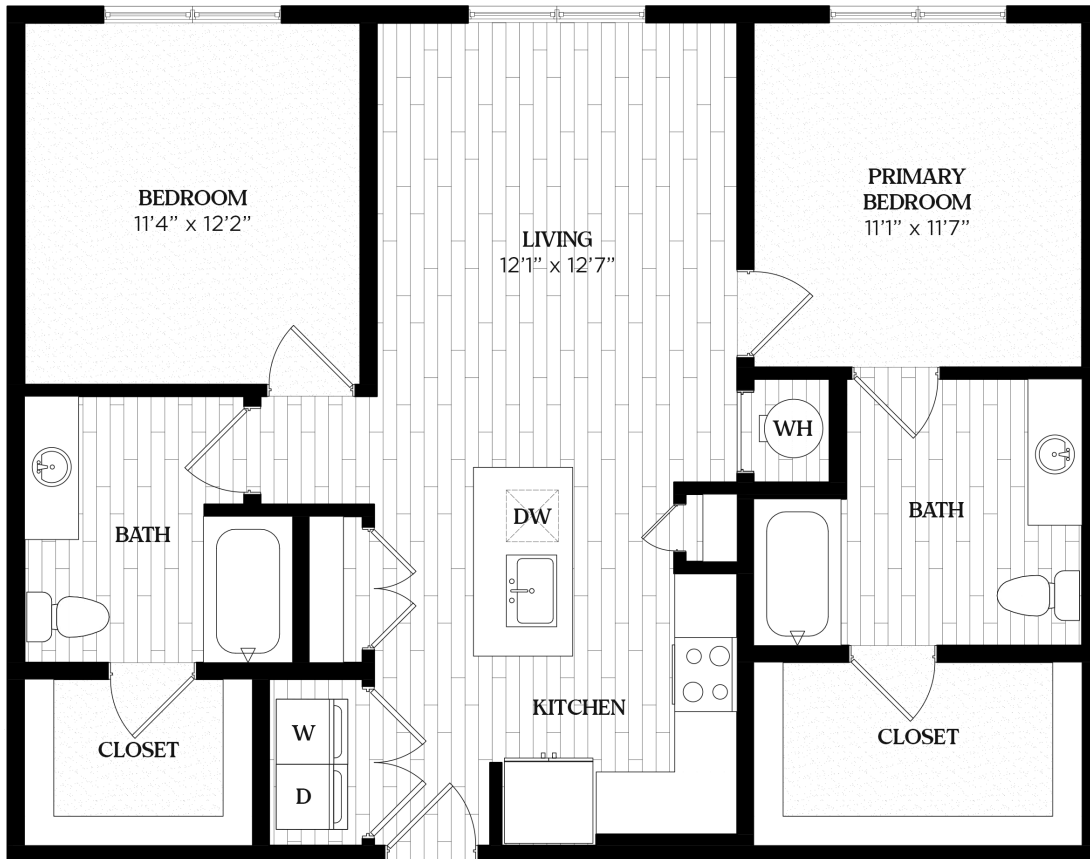

# B1

2 BED / 2 BATH

# 1058

SQ. FT.

	1617 Enid St   Houston, TX 77009
	<a href="http://www.altasunsetheights.com">www.altasunsetheights.com</a>

Floor plans are artist's rendering. All dimensions are approximate. Actual product and specifications may vary in dimension or detail. Not all features are available in every rental. Please see a representative for details.