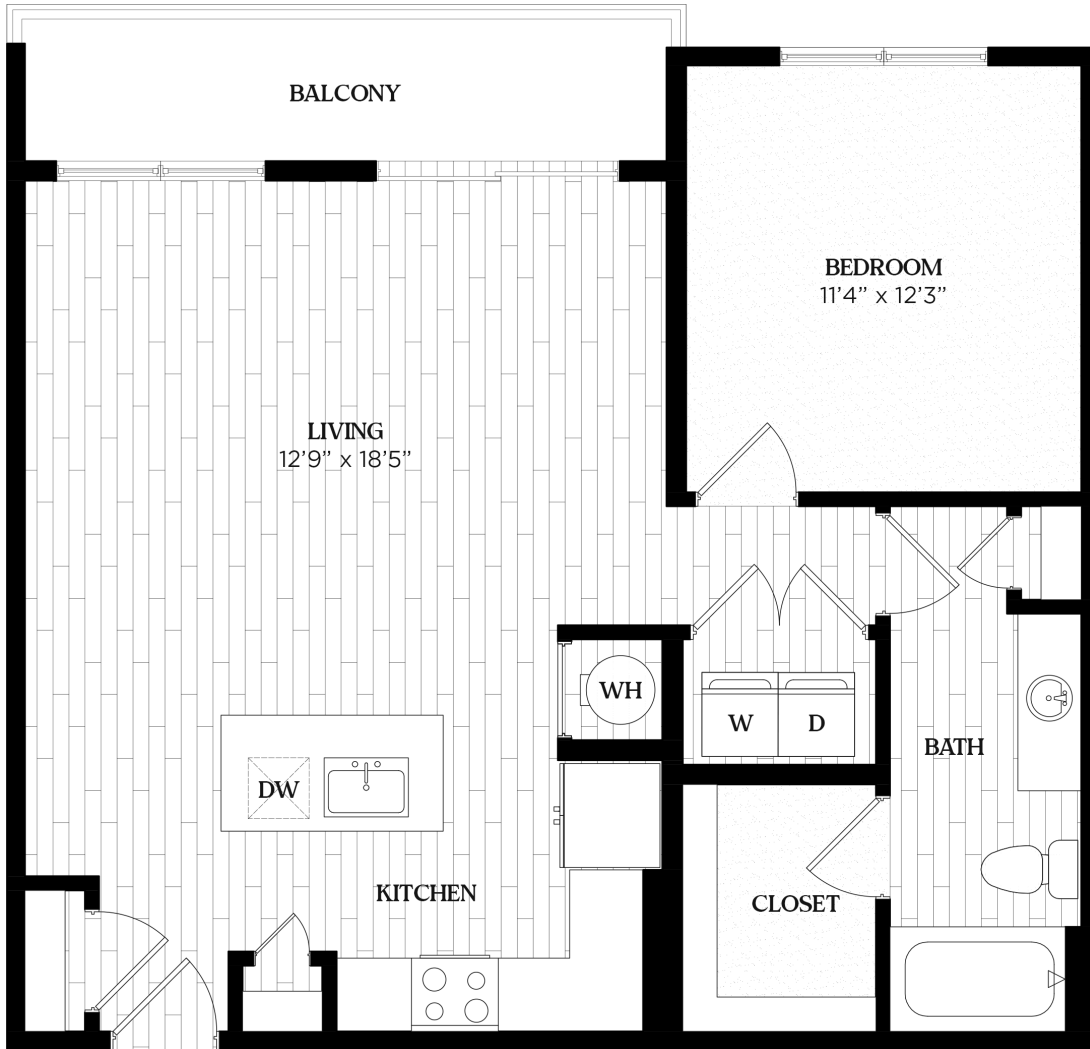

# A4

1 BED / 1 BATH

# 844

SQ. FT.

ALTA  
**Sunset  
Heights**

1617 Enid St | Houston, TX 77009

[www.altasunsetheights.com](http://www.altasunsetheights.com)

Floor plans are artist's rendering. All dimensions are approximate. Actual product and specifications may vary in dimension or detail. Not all features are available in every rental. Please see a representative for details.