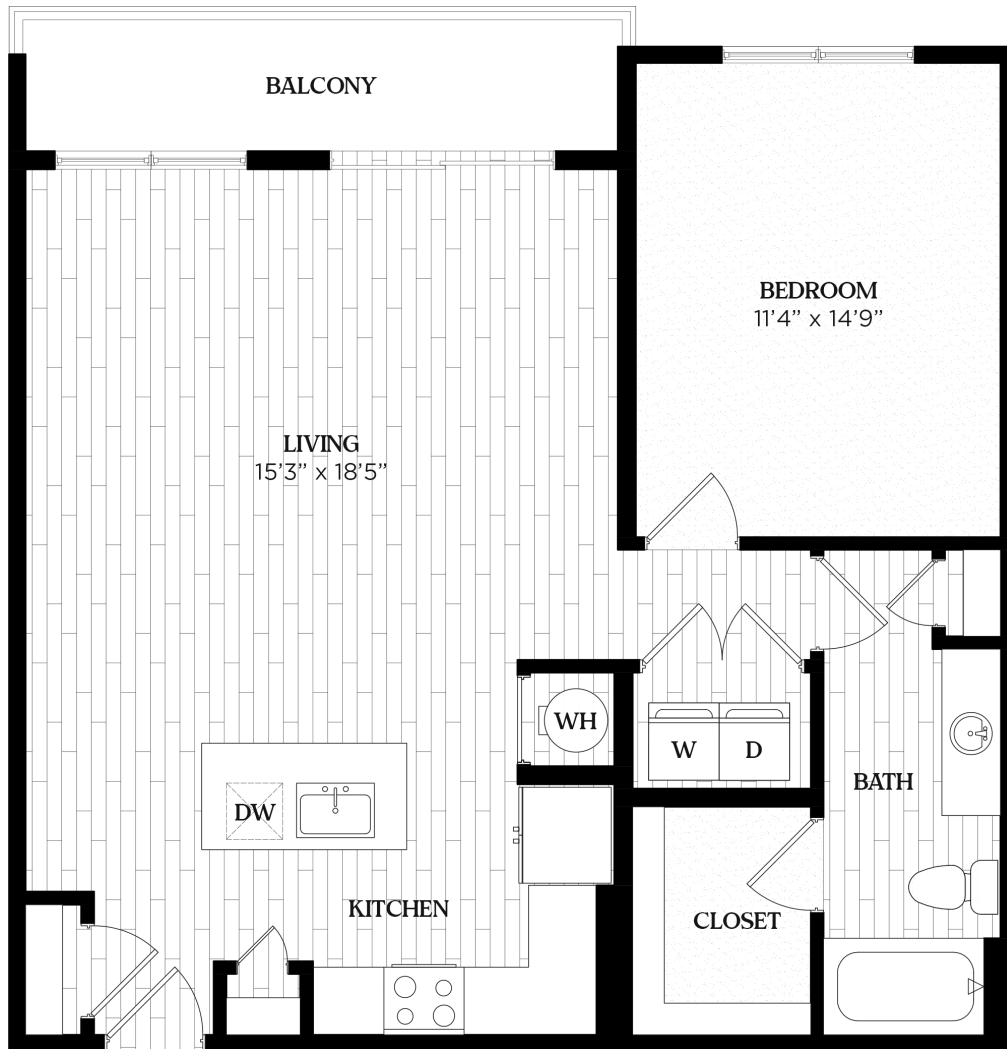

# A4.1

1 BED / 1 BATH

# 923

SQ. FT.

ALTA  
Sunset  
Heights

1617 Enid St | Houston, TX 77009

[www.altasunsetheights.com](http://www.altasunsetheights.com)

Floor plans are artist's rendering. All dimensions are approximate. Actual product and specifications may vary in dimension or detail. Not all features are available in every rental. Please see a representative for details.