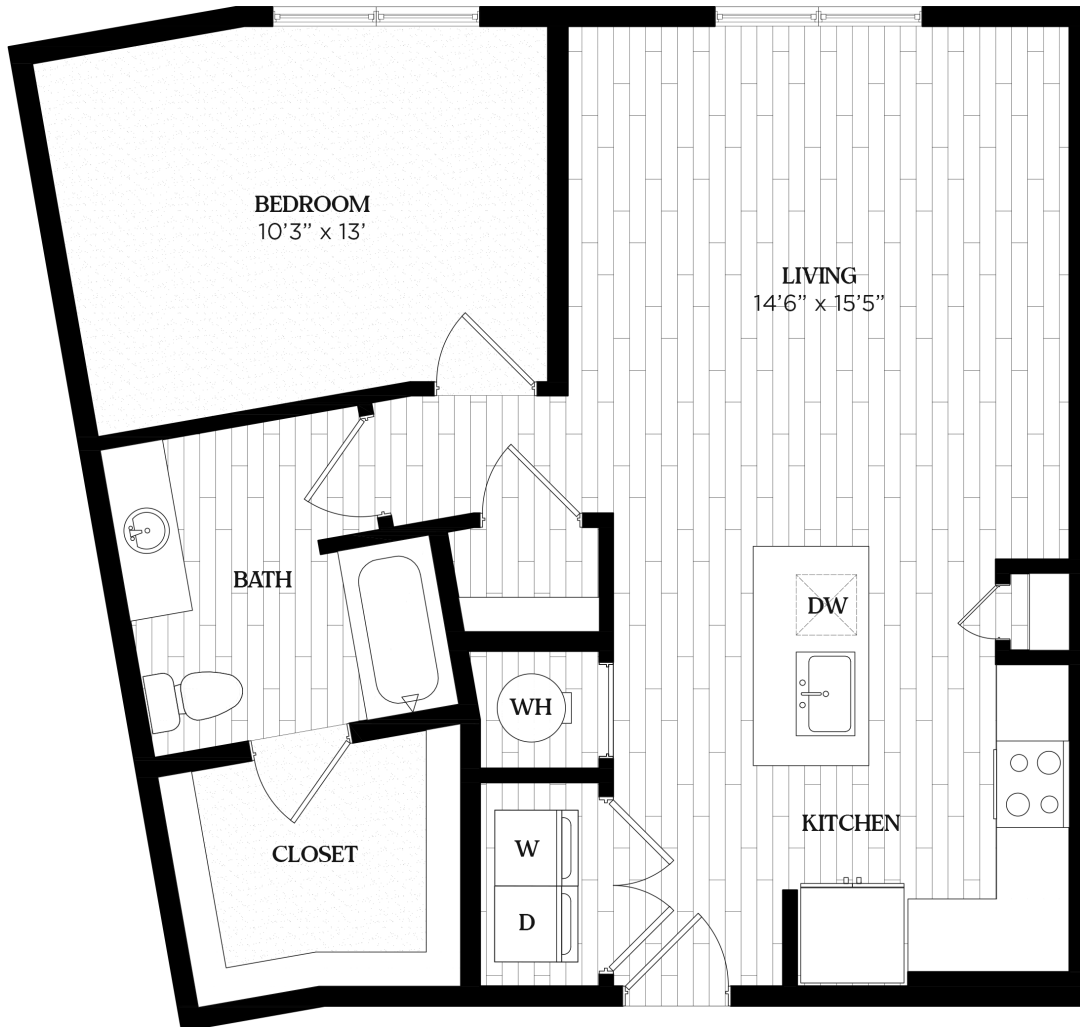

A2

1 BED / 1 BATH

860

SQ. FT.

ALTA
Sunset
Heights

1617 Enid St | Houston, TX 77009

www.altasunsetheights.com

Floor plans are artist's rendering. All dimensions are approximate. Actual product and specifications may vary in dimension or detail. Not all features are available in every rental. Please see a representative for details.