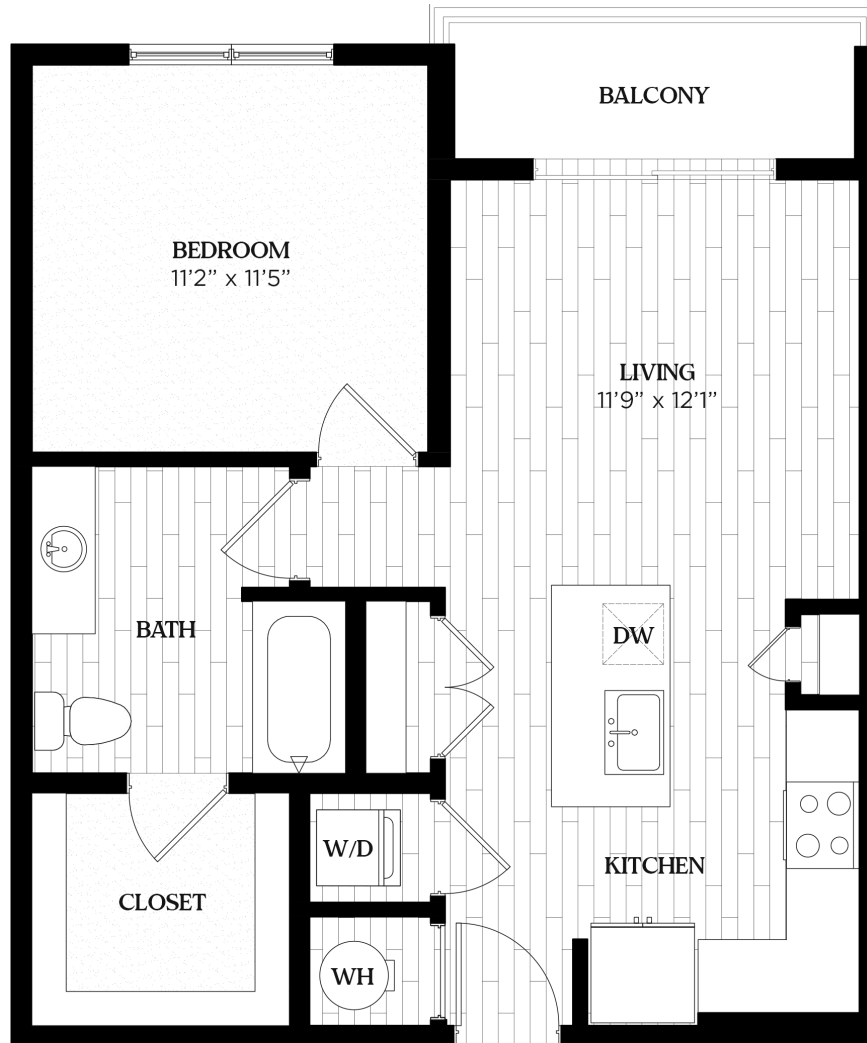

A1

1 BED / 1 BATH

678

SQ. FT.

ALTA
Sunset
Heights

1617 Enid St | Houston, TX 77009

www.altasunsetheights.com

Floor plans are artist's rendering. All dimensions are approximate. Actual product and specifications may vary in dimension or detail. Not all features are available in every rental. Please see a representative for details.