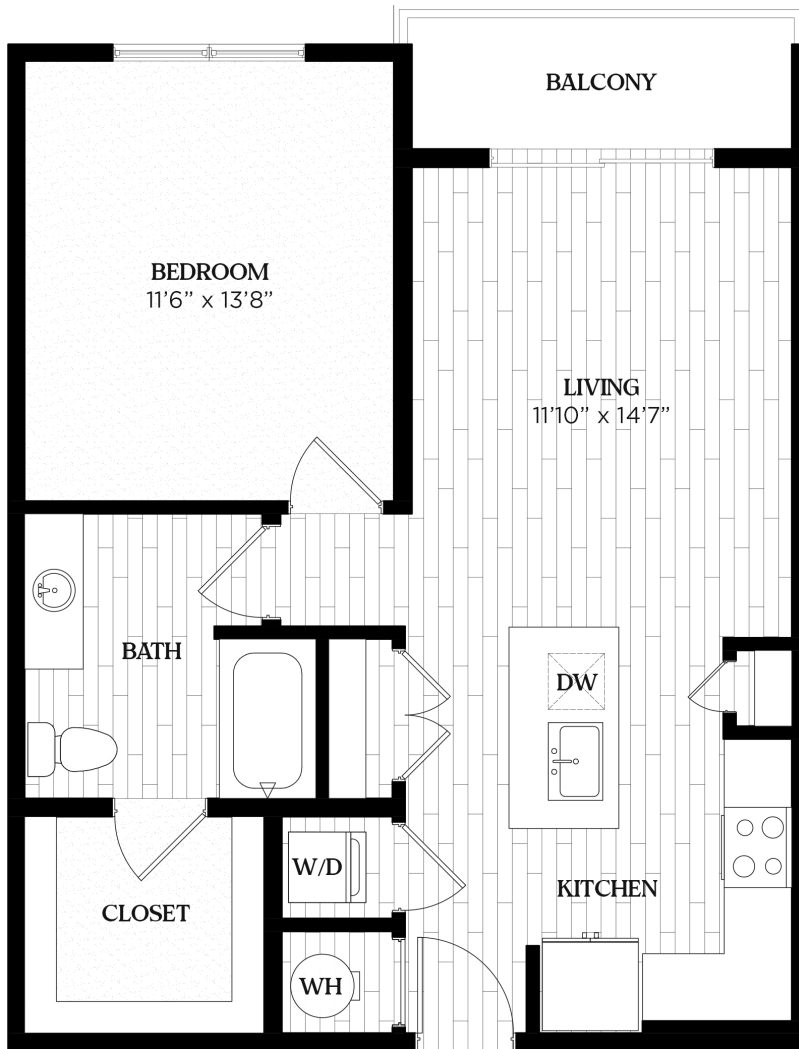

# A1.1

1 BED / 1 BATH

# 741

SQ. FT.

ALTA  
Sunset  
Heights

1617 Enid St | Houston, TX 77009

[www.altasunsetheights.com](http://www.altasunsetheights.com)

Floor plans are artist's rendering. All dimensions are approximate. Actual product and specifications may vary in dimension or detail. Not all features are available in every rental. Please see a representative for details.